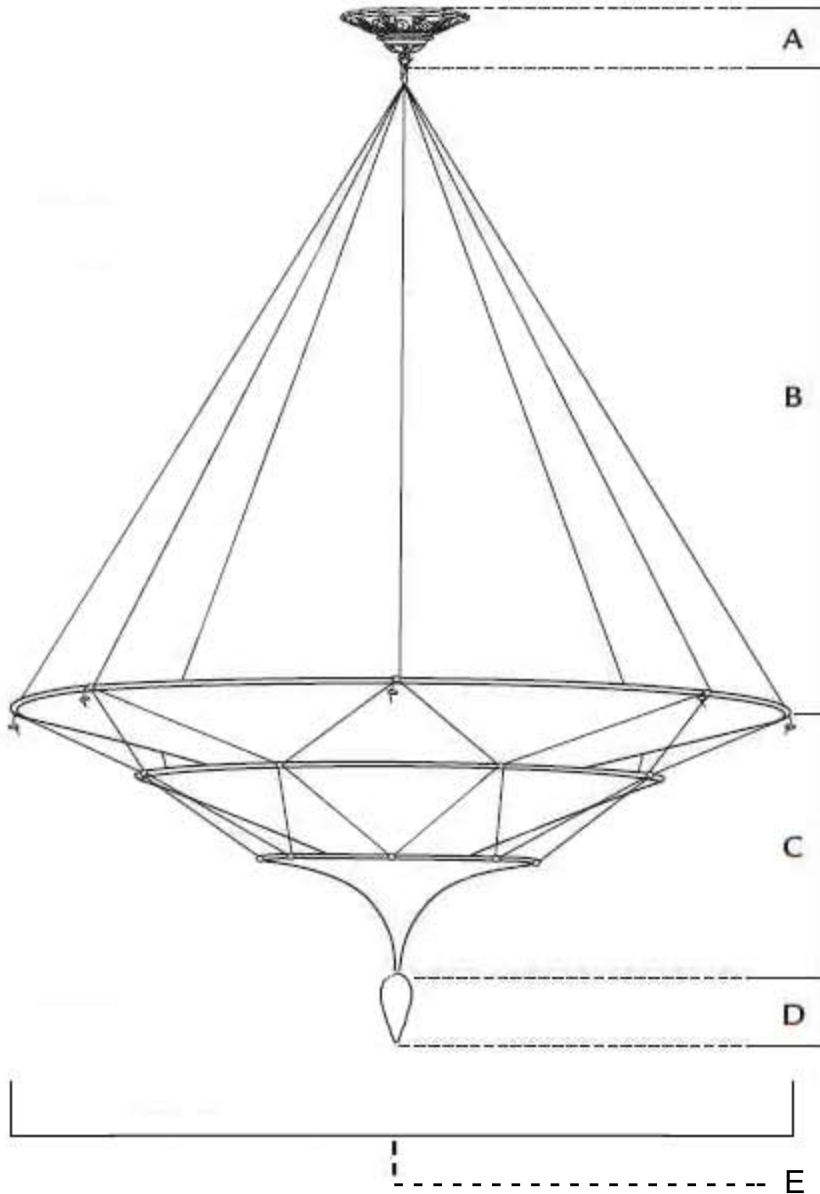

## 3T1 & 3TB Specifications

A - Canopy Height ..... 4 in.

B - Strings Standard Length ..... 48 in.  
Strings Minimum Length ..... 21 in.

C - Shade Height ..... 20 in.

D - Glass Drop Length ..... 4 in.

E - Overall Diameter ..... 49 in.